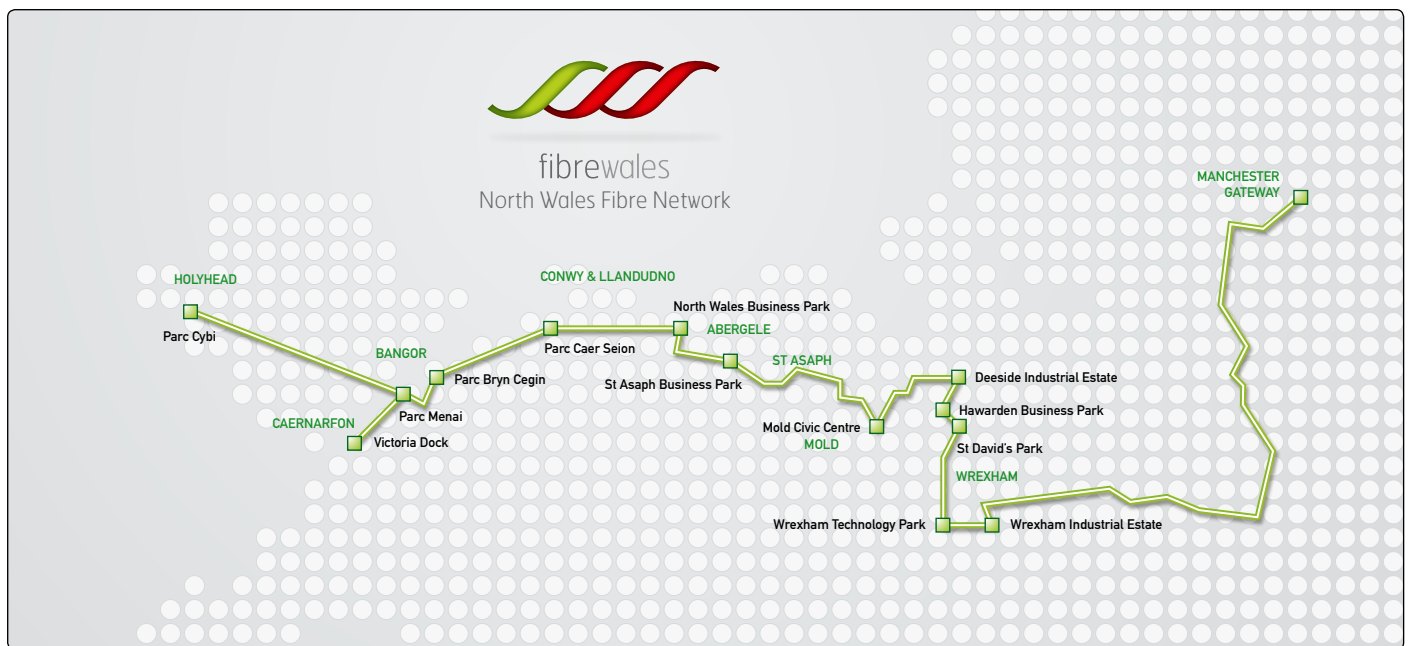

# The Network

Across North Wales at the speed of light.

## A fast network

The map below shows each of the initial Points of Presence or POPs from where Fibrewales can deliver services to organisations within that area by either a further fibre optic or microwave radio link.

The network is already evolving with works underway to continue extending west. As demand increases additional points off the network are expected, as are expansion to the initial services on offer.

Fibrewales is already exploring the possibility of service expansion into the surrounding rural communities ensuring home users are also able to benefit from the faster speeds available.

## From Wales to the World

At the end of the eastern end of the network, Fibrewales connects out to the world directly at our data center locations within Manchester and London.

From these locations we also provide the internet hosting services we offer to both individuals and blue chip organisations.